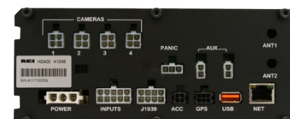

Mobile Video Surveillance HD420 DVR

Part # 710422
with WiFi Part # 710424

Product Features

- Record up to 4 channels of audio/video - 120 fps at D1 resolution
- Easy-to-use HD Series viewing software
- H.264 advanced video compression
- Dual streaming Wi-Fi and 3G/4G compatible
- GPS compatible
- Removable hard drive module with USB port
- USB auto download
- Integral hard drive dampening
- Durable, extruded aluminum chassis
- Quiet, clean fanless design
- Optional lock box and security caps

Hard drive/SD card not included.

REI's mobile video surveillance system promotes increased safety and security for bus and transit systems. The new HD420 mobile DVR connects up to 4 surveillance cameras providing video coverage in and around your vehicle. REI is committed to providing a quality, durable product which is why the DVR includes an extruded aluminum chassis, fanless design and wireless capability. Specify REI today!