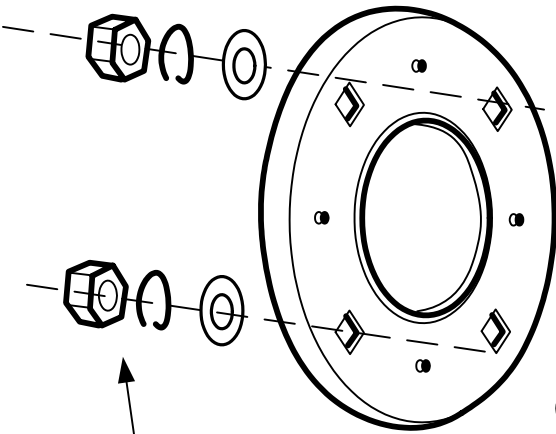

CANOPY™

Subscriber Module Mounting Bracket

SMMB-1

Utilize one of the bolts as a  
grounding point for the bracket

Slots compatible for use with standard  
chimney straps (*straps not included*)

09/09/2002 Rev.2