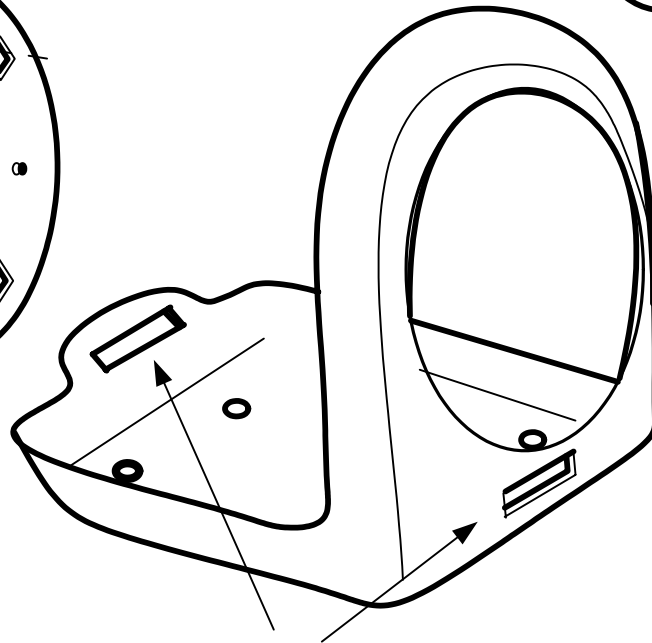

CANOPY™

Subscriber Module Mounting Bracket

SMMB-1

Utilize one of the bolts as a  
grounding point for the bracket

Slots compatible for use with standard  
chimney straps (*straps not included*)

09/09/2002 Rev.2