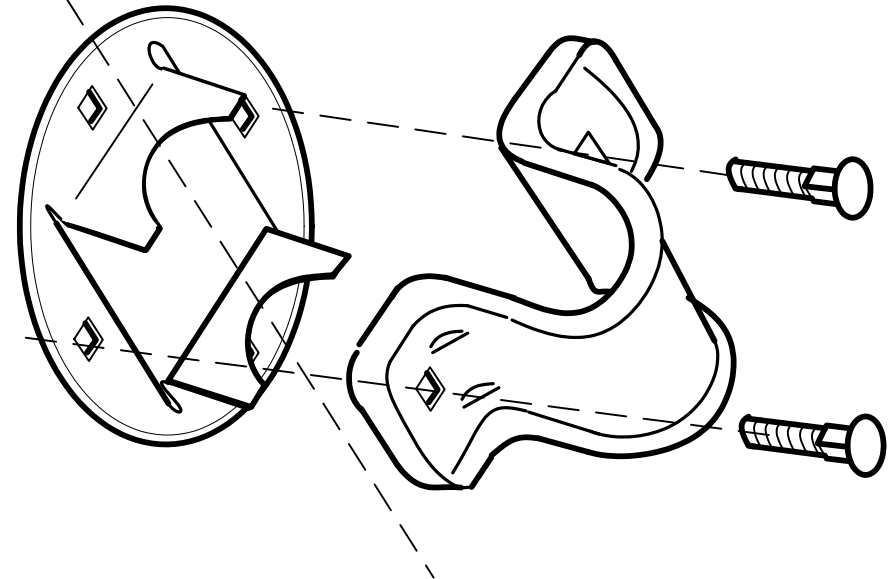

CANOPY™

Subscriber Module Mounting Bracket

SMMB-1

Utilize one of the bolts as a  
grounding point for the bracket

Slots compatible for use with standard  
chimney straps (*straps not included*)

09/09/2002 Rev.2