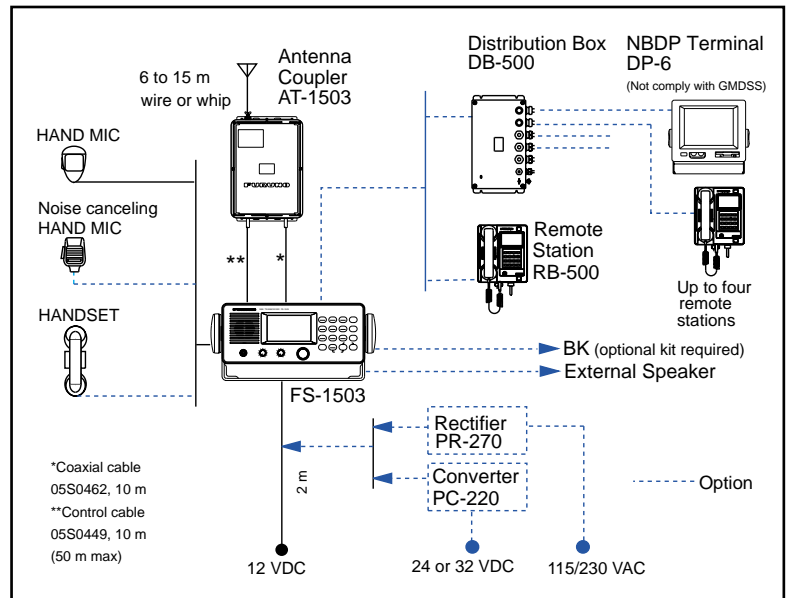

SPECIFICATIONS SUBJECT TO CHANGE WITHOUT NOTICE

01055T Printed in Japan