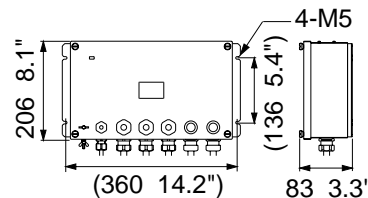

SPECIFICATIONS SUBJECT TO CHANGE WITHOUT NOTICE

01055T Printed in Japan