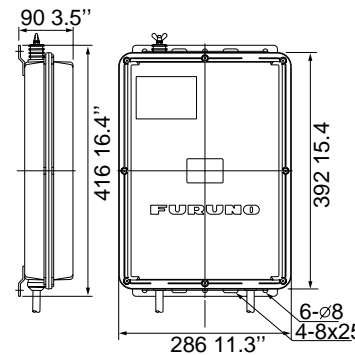

SPECIFICATIONS OF FS-1503

GENERAL

1. **1. Frequency Range**
   TX: 1.6 to 27.5 MHz
   RX: 0.1 to 29.9 MHz
2. **2. Communication System**
   Simplex or Semi-duplex
3. **3. Class of Emission**
   J3E, H3E, J3C, J2B
   A3E/F3C (receive only)
4. **4. Number of Channels**
   All SSB, Telex, ITU channels, 199 user channels,
   2182 kHz

TRANSMITTER

1. **1. Output Power**
   J3E/H3E: 150 W pep (75 W pep in 23.0 to 27.5 MHz)
   J2B: 100 W (50 W in 23.0 to 27.5 MHz)
   Reduction to 60 W pep
2. **2. Two-tone Alarm Generator**
   Built in as standard. Complies with SOLAS.

RECEIVER

1. **1. Receiving System**
   Double-conversion superheterodyne
   IF: 54.455 MHz and 455 kHz
2. **2. Sensitivity**
   Input level at 50 ohms to produce SINAD 20 dB
   J3E: +3 dB μ V, H3E: +17 dB μ V
3. **3. Selectivity**
   J3E: 350 to 2700 Hz, H3E: $\pm$ 3 kHz, J2B: $\pm$ 1.2 kHz
   ($\pm$ 200 Hz w/optional filter)
4. **4. Audio Output**
   3 W at 4 ohms loudspeaker

ANTENNA COUPLER AT-1503

1. **1. Input Impedance (TX)** 50 ohms
2. **2. Antenna** 6-15 m wire or whip
3. **3. Tuning Speed** 2 to 15 s
   (Less than 0.5 s once tuned)

ENVIRONMENT (Transceiver Unit)

Temperature: -20°C to +55°C (Transceiver Unit)
-30°C to +70°C (Antenna Coupler)

POWER SUPPLY

12 VDC, +30%, -10%, 30 A max (transmit), 1.5 A (receive)

EQUIPMENT LIST

Standard

1. Transceiver Unit with Hand Microphone 1 unit
2. Antenna Coupler AT-1503 1 unit
  with 10 m Coax Cable and 10 m Control Cable
3. Installation Materials and Spare Parts

Option

1. Rectifier PR-270 for 115/230 VAC mains
2. DC-DC Converter PC-220 for 24/32 VDC
3. External Loudspeaker
4. Handset HS-6000FZ5
5. Noise Canceling Microphone M112D4509910
6. Remote Station RB-500
7. Distribution Box DB-500/120
8. BK Relay Output Kit OP05-41
9. Telex Connection Kit or Remote Station Connection Kit