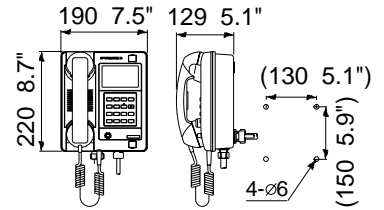

REMOTE STATION RB-500

2.5 kg, 5.5 lb

DISTRIBUTION BOX DB-500

3 kg, 6.6 lb