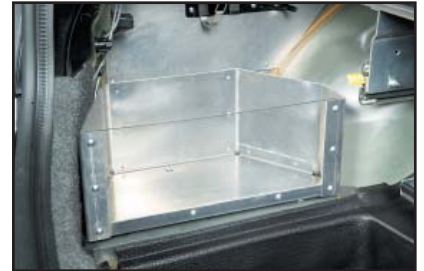

# RUGGED.

DOCKING STATIONS AND VEHICLE MOUNTS

**NEW**

## MCS Trunk Mounting Solutions- Dodge Charger Police Vehicle (2006-2008)

Description	Drilling Required	Weight	Height	Width	Depth
Side Storage Boxes only (left and right)	Yes	9.0 lbs	7.25"	17.0"	9.0"

### Side Storage Box and Accessory Panel Features

- Boxes are constructed of lightweight, strong aluminum alloy, with high-impact clear polycarbonate front panels
- Clear front panels allow for easy, convenient viewing of box contents
- Loose objects can be placed in storage boxes to prevent them from being thrown around in trunk while vehicle is in motion
- Boxes are mounted securely to the floor of the trunk
- Side accessory panels are constructed of lightweight, strong aluminum alloy
- Panels are located directly above the side storage boxes
- Protect side trunk walls from damage potentially caused by shifting objects in the trunk
- Panels provide additional mounting surfaces for accessories and equipment