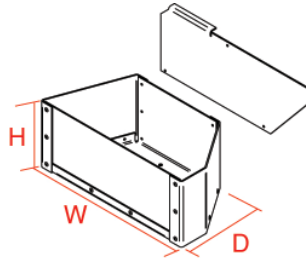

# RUGGED.

DOCKING STATIONS AND VEHICLE MOUNTS

**NEW**

## MCS Trunk Mounting Solutions- Dodge Charger Police Vehicle (2006-2008)

Description	Drilling Required	Weight	Height	Width	Depth
Side Storage Boxes only (left and right)	Yes	9.0 lbs	7.25"	17.0"	9.0"

### Side Storage Box and Accessory Panel Features

- Boxes are constructed of lightweight, strong aluminum alloy, with high-impact clear polycarbonate front panels
- Clear front panels allow for easy, convenient viewing of box contents
- Loose objects can be placed in storage boxes to prevent them from being thrown around in trunk while vehicle is in motion
- Boxes are mounted securely to the floor of the trunk
- Side accessory panels are constructed of lightweight, strong aluminum alloy
- Panels are located directly above the side storage boxes
- Protect side trunk walls from damage potentially caused by shifting objects in the trunk
- Panels provide additional mounting surfaces for accessories and equipment