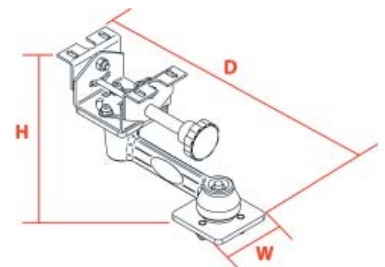

RUGGED.

DOCKING STATIONS AND VEHICLE MOUNTS

6" Articulating Arm

Placement	Tilt	Swivel	Rotate	Weight	Height	Width	Depth
Any <i>Upper Tube, Complete Pole, Low Profile Brackets</i> or the <i>Universal Portable Base</i>	Yes - up to 30° fore/30° aft	Yes - up to 60° right/60° left	360°	3.5 lbs	5.5"	8.0"	9.0"

Features

- Marine-grade aluminum to help prevent rusting
- Black powdercoat finish for maximum corrosion resistance
- Can tilt, swivel, pull-out and rotate equipment 360° to virtually any position for optimal computer placement
- Extends 6" bringing equipment close to the user
- Designed to hold Gamber-Johnson computer docking stations or cradles
- Recommended for use with *Universal Portable Base* (Item No. 7160-0033), which is placed on the passenger seat.