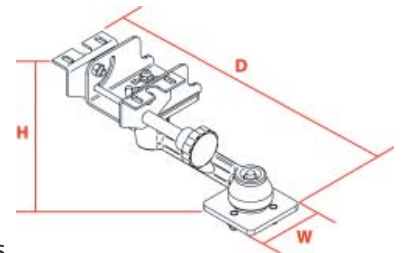

### 6" Articulating Arm

Placement	Tilt	Swivel	Rotate	Weight	Height	Width	Depth
Any <i>Upper Tube, Complete Pole, Low Profile Brackets</i> or the <i>Universal Portable Base</i>	Yes - up to 90° fore	Yes - up to 60° right/60° left	360°	3.5 lbs	5.5"	8.0"	11.0"

#### Features

- Marine-grade aluminum to help prevent rusting
- Black powdercoat finish for maximum corrosion resistance
- Can tilt, swivel, pull-out and rotate equipment 360° to virtually any position for optimal computer placement
- Extends 6" bringing equipment close to the user
- Designed to hold Gamber-Johnson computer docking stations or cradles
- Recommended for use with *Universal Portable Base* (Item No. 7160-0033), which is placed on the passenger seat.