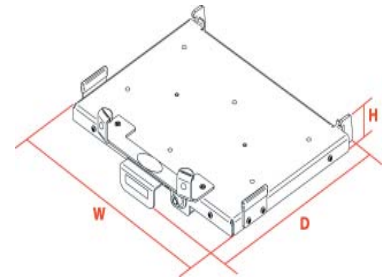

RUGGED.

DOCKING STATIONS AND VEHICLE MOUNTS

NEW

Panasonic Toughbook 52 Cradle

Antenna Pass-Through	Locking Type	Weight	Height	Width	Depth
N/A	Optional - keyed alike. Push button key lock to release	10.5 lbs	3.1"	14.1"	12.4"

Features

- Secures the Toughbook 52 computer on all sides
- One-handed operation to engage and disengage computer from cradle:
  - To secure computer, place in cradle and pull lever forward to latch
  - To remove computer, push tubular key lock button to release back hooks from computer
- Key lock built-in to deter theft
- Heavy gauge steel construction for long-term durability

NOTE: The Toughbook 52 computer is semi-rugged. An isolator is recommended to dampen vibration (Item No. 7160-0136)

Item No. 7160-0122

**GAMBER
JOHNSON**®
Very Well Connected™

3001 Borham Ave
Stevens Point, WI 54481
Phone: 800-456-6868
Fax: 715-344-8845

Email: gamberj@gamberjohnson.com
Website: www.gamberjohnson.com