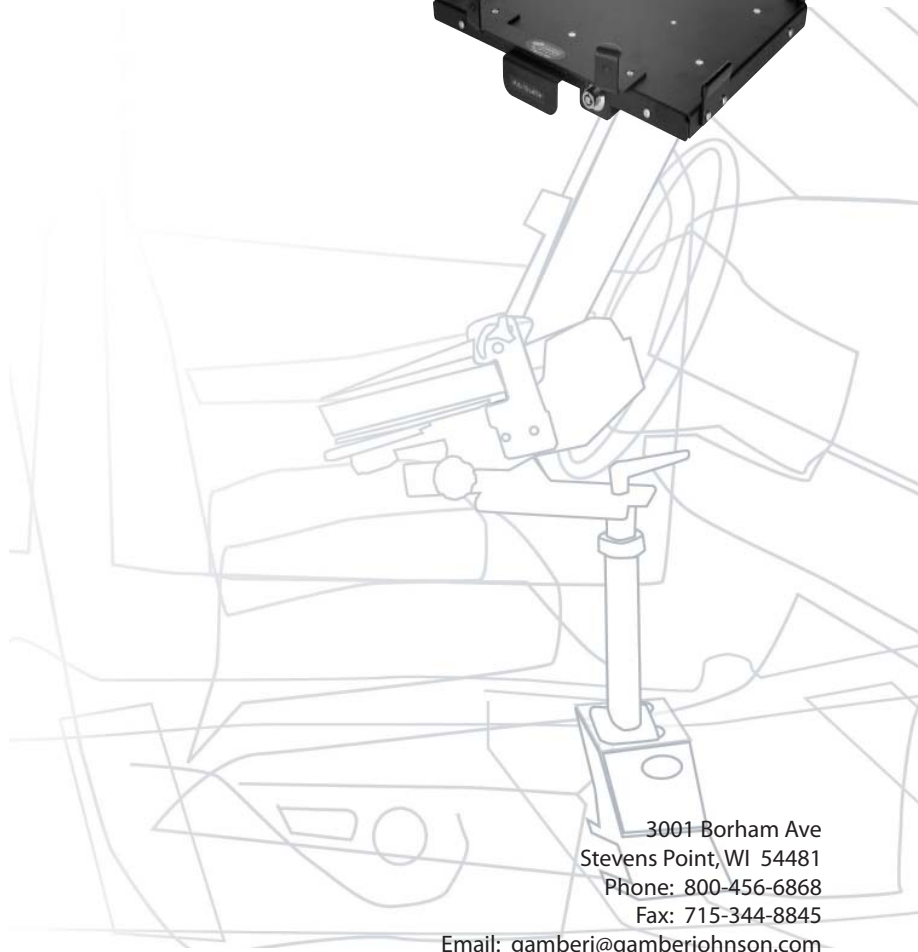

RUGGED.

DOCKING STATIONS AND VEHICLE MOUNTS

NEW

Panasonic Toughbook 52 Cradle

Antenna Pass-Through	Locking Type	Weight	Height	Width	Depth
N/A	Optional - keyed alike. Push button key lock to release	10.5 lbs	3.1"	14.1"	12.4"

Features

- Secures the Toughbook 52 computer on all sides
- One-handed operation to engage and disengage computer from cradle:
  - To secure computer, place in cradle and pull lever forward to latch
  - To remove computer, push tubular key lock button to release back hooks from computer
- Key lock built-in to deter theft
- Heavy gauge steel construction for long-term durability

NOTE: The Toughbook 52 computer is semi-rugged. An isolator is recommended to dampen vibration (Item No. 7160-0136)

Item No. 7160-0122

**GAMBER
JOHNSON**®
Very Well Connected™

3001 Borham Ave
Stevens Point, WI 54481
Phone: 800-456-6868
Fax: 715-344-8845

Email: gamberj@gamberjohnson.com
Website: www.gamberjohnson.com