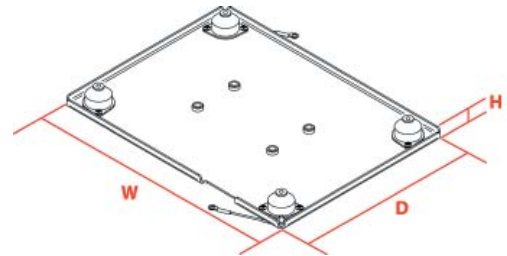

RUGGED.

DOCKING STATIONS AND VEHICLE MOUNTS

NEW

Panasonic Toughbook 52 Cradle Shock/Vibration Isolator Plate

Placement	Weight	Height	Width	Depth
Positioned between any Motion Attachment and <i>Panasonic Toughbook 52 Cradle</i> (Item No. 7160-0122)	2.5 lbs	0.90"	11.94"	8.88"

Features

- Highly recommended for non-rugged laptop computers
- Protects equipment from shock and vibration wear

Item No. 7160-0136

3001 Borham Ave
Stevens Point, WI 54481
Phone: 800-456-6868
Fax: 715-344-8845

Email: gamberj@gamberjohnson.com
Website: www.gamberjohnson.com