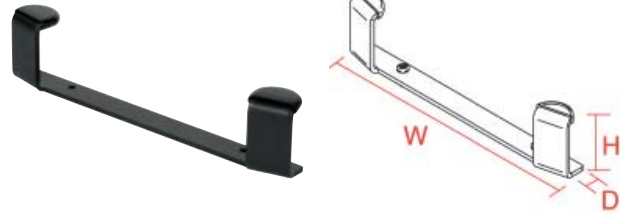

RUGGED.

DOCKING STATIONS AND VEHICLE MOUNTS

Panasonic Toughbook 27 Docking Station Front Retainer Bracket

Description	Placement	Weight	Height	Width	Depth
Front Retainer Bracket for Panasonic Toughbook 27	Attaches to the front of any <i>Panasonic 27 Docking Station</i> (Item No. NP-PANDOCK)	0.3 lbs	1.77"	7.75"	0.91"

Features

- Provides screen support, preventing computer dislodgement from docking station

Item No. **NP-PANBRKT-27**

3001 Borham Ave
Stevens Point, WI 54481
Phone: 800-456-6868
Fax: 715-344-8845
Email: gamberj@gamberjohnson.com
Website: www.gamberjohnson.com