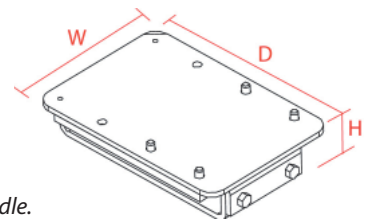

3001 Borham Ave
Stevens Point, WI 54481
Phone: 800-456-6868
Fax: 715-344-8845

Email: gamberj@gamberjohnson.com
Website: www.gamberjohnson.com