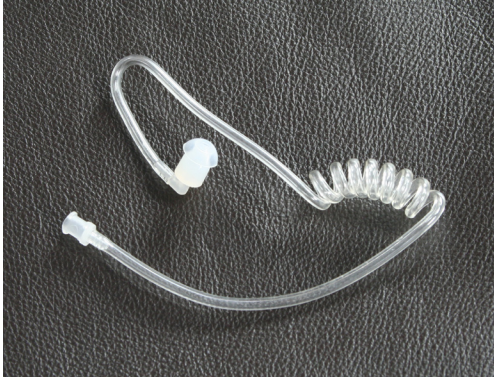

Replacement Parts

Quick Disconnect (QD) Acoustic Tubes:

Clear Acoustic Tube (QDAT)

Includes elbows and ear buds. Available in single, 5, 50, and 100 packs.

Clear Acoustic Tube with Soft Ear Hook (QDAT-EH)

Includes elbows and ear buds. Available in single, 5, 50, and 100 packs.

Black Acoustic Tube (QDAT-B)

Includes elbows and ear buds. Available in single, 5, 50, and 100 packs.

Quick Disconnect (QD) Assembly Parts:

Entire QD Setup (WE-1)

Black Transducer (RC-1)

Clothing Clip with QD Tube and Ear Bud (ACA-1)

QD Clothing Clip (RCA-1)