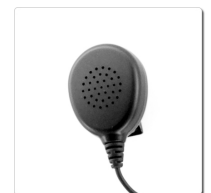

## Earpiece Options:

AT2

High grade quick disconnect acoustic tube, field repairable transducer and clothing clip

AT4

High output "tubular" style transducer w/ clear acoustic tube / ear bud

D1

Adjustable rubber D shaped ear hanger

D2

Flexible rubber fixed D shaped ear hanger

EH1

Rubber ear hook/ear bud

EB1

"Walkman" style ear bud

MLS1

Mini lapel speaker with clip