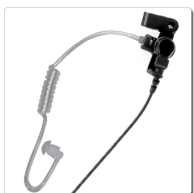

### Bluetooth:

Compliance: Bluetooth V1.2, Class 2 (1mW)

Talk Time: 10 hrs

Range: 10m

Dongle Dimensions: 66 x 35 x 16mm

PTT Dimensions: 60 x 20 x 14mm

Battery Dongle: 400mAh

Battery Headset: 300mAh

## Earpiece Options:

AT2

High grade quick disconnect acoustic tube, field repairable transducer and clothing clip

AT4

High output "tubular" style transducer w/ clear acoustic tube / ear bud

D1

Adjustable rubber D shaped ear hanger