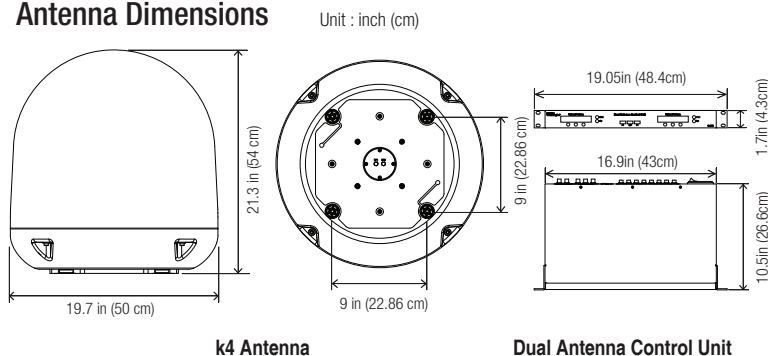

Antenna Dimensions

US Headquarters
Americas Region

Intellian Technologies USA, Inc.
9261 Irvine Blvd.
Irvine, CA 92618 USA
Tel +1-949-916-4411
Toll Free +1-888-201-9223
Fax +1-949-271-4183
Email info@intelliantech.com

Headquarters
EMEA & APAC Region

Intellian Technologies, Inc.
7th Floor, Dongik Building
Nonhyundong, Kangnam-gu
Seoul 135-010, South Korea
Tel +82-2-515-4923
Fax +82-2-515-4903
Email info@intelliantech.com

Please visit intelliantech.com to find a dealer near you