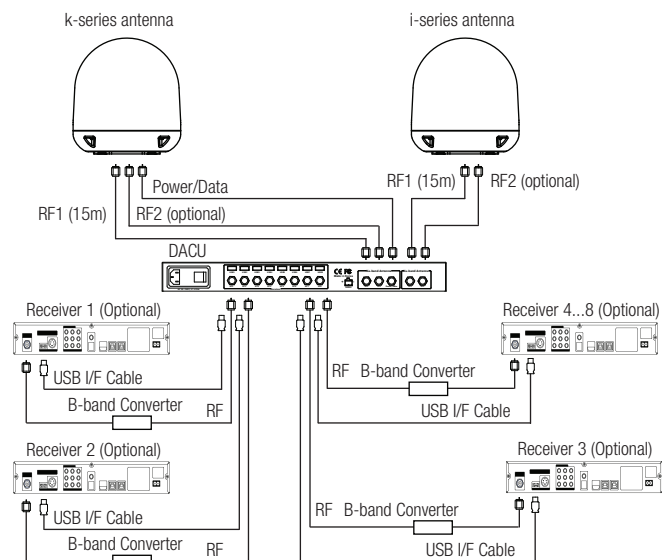

Intellian® Dual Antenna System, i4 + k4

The only way to enjoy all of DIRECTV's programming at sea

Intellian® k4

- World's Only Marine Ka-band HD TV Antenna System for DIRECTV's New Satellites
- Combine with Intellian's i-Series Antenna for Simultaneous Viewing of DIRECTV and HDTV Programming
- Wide Range Search (WRS) and Dynamic Beam Tilting (DBT) for Faster Ka-band Signal Acquisition and Tracking
- Multi-functional Rack-mount Dual Antenna Control Unit (DACU)
- Exclusive Ka-band Antenna Components Optimized to Withstand the Marine Environment

Intellian® Dual Antenna System

In order to receive all programming from DIRECTV satellites, a k-series antenna must be installed in combination with an Intellian i-series antenna. Intellian's exclusive Dual Antenna Control Unit simplifies installation and provides an extremely user-friendly interface.

Built-in HD and MIM modules, as well as an 8 port multi-switch, provide high-performance features that make watching TV and changing channels onboard as easy as watching at home.

Only Intellian Technologies provides a complete system for viewing all DIRECTV conventional and HDTV programming.

Intellian's innovative technology, advanced designs and attention to detail in manufacturing provide boaters the next generation of on-board satellite TV entertainment.

System Diagram

Technical Specifications

Part #	Specifications
K2-405D	Intellian k4 DIRECTV Ka-band Satellite HD TV Antenna System
Physical	
Radome Height	21.3 in (54 cm)
Radome Diameter	19.7 in (50 cm)
Antenna Dish Diameter	17.7 in (45 cm)
Weight	25.5 lbs (11.6 Kg)
Environmental	
Operating Temp. Range	5°F ~ 130°F (-15°C ~ 55°C)
Storage Temp. Range	-13°F ~ 158°F (-25°C ~ 70°C)
Water Ingress	IPX6
Approvals	CE / FCC
Warranty	2 Years Parts and 1 Years Labor
Performance	
Reception Frequency	Ka-band (18.3 ~ 20.2 GHz)
Polarization	RHCP/LHCP
Azimuth Range	680°
Elevation Range	0° to 90°
Ship's Motion	Roll +/-25°, Pitch +/-15°
Roll & Pitch Response Rate	45° / Second
Turn Rate	45° / Second
LNB	Dual Output
Antenna Control Unit	
Dimensions (WxDxH)	16.9 in (43cm) x 10.5 in (26.5cm) x 1.7 in (4.36cm)
Weight	8.8 lbs (4kg)
Display	Dual VFD (2 Line 20 Character VFD Module)
Control Key	10 Integrated Membrane Keys
Power Input	AC 90 ~ 260 V (47~63 Hz)
Receiver Interface	8 RF Ports (F-type) / 8 USB Ports (USB A type)