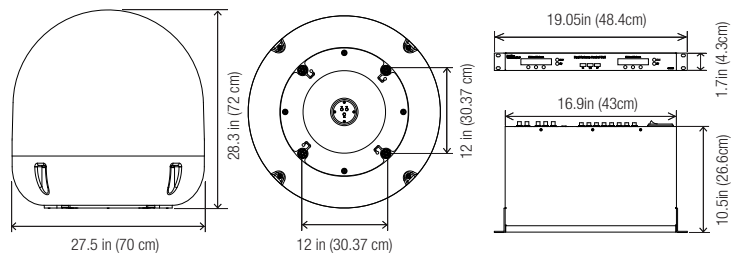

Antenna Dimensions

Unit : inch (cm)

k6 Antenna

Dual Antenna Control Unit

Intellian Technologies®
Communicate Smarter
ISO 9001 Certified

US Headquarters
Americas Region

Intellian Technologies USA, Inc.
Parker Irvine Business Center
19 Hammond Suite 509
Irvine, CA 92618 USA
Tel +1-949-916-4411
Toll Free +1-888-201-9223
Fax +1-949-271-4183
Email info@intelliantech.com

Headquarters
EMEA & APAC Region

Intellian Technologies, Inc.
7th Floor, Dongik Building
Nonhyundong, Kangnam-gu
Seoul 135-010, South Korea
Tel +82-2-515-4923
Fax +82-2-515-4903
Email info@intelliantech.com

For more info, visit intelliantech.com