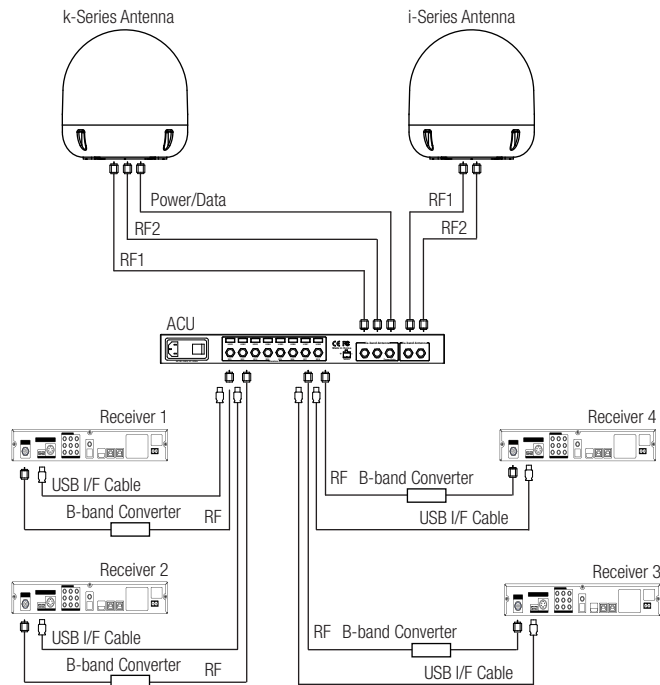

## Intellian® Dual Antenna System

In order to receive all programming from DIRECTV satellites, a k-Series antenna must be installed in combination with an Intellian i-Series antenna. Intellian's exclusive Dual Antenna Control Unit simplifies installation and provides an extremely user-friendly interface.

### System Diagram