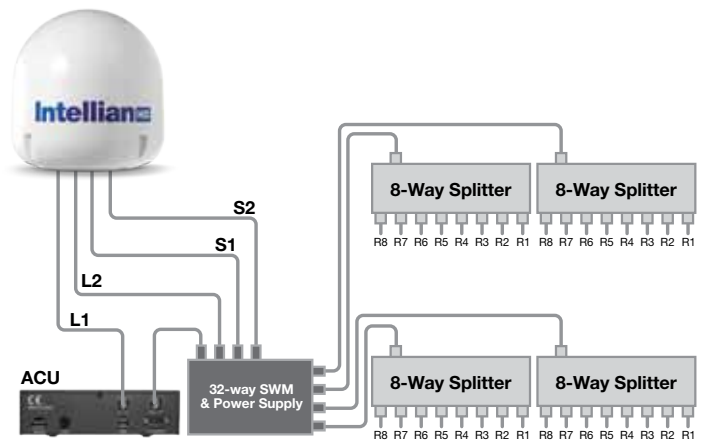

Advanced Configuration (W/ 32 Receivers SWM Extension Kit)

ISO 9001 Certified
For more info, visit intelliantech.com

Americas
Intellian Technologies USA, Inc.
9004 Research Drive
Irvine, CA 92618, USA
Tel 949-727-4498
Toll Free 888-201-9223
Fax 949-271-4183
Email info@intelliantech.com

Europe
Intellian B.V.
Bristolstraat 1, 3047AB
Rotterdam, Netherlands
Tel +31-1-0820-8655
Fax +31-1-0820-8656
Email info@intelliantech.com

MEA & APAC
Intellian Technologies, Inc.
2F Dongik Bldg., 98 Nonhyun-dong,
Kangnam-gu, Seoul 135-010, Korea
Tel +82-2-511-2244
Fax +82-2-511-2235
Email info@intelliantech.com