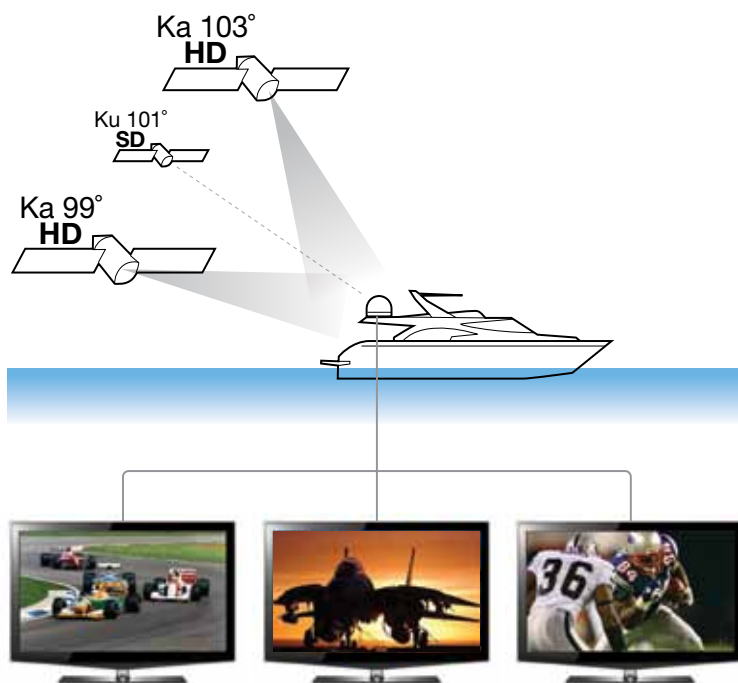

# Intellian® s6HD

**American's Top Marine Satellite TV System**  
**Watch All 3 Primary DIRECTV Satellites at Once**

**Intellian® s6HD** The new Intellian s6HD is a complete all-in-one marine satellite TV solution that offers boaters to enjoy high-definition TV channels just like home from 3 primary DirecTV's ka-band and ku-band satellites simultaneously as well as unnumbered DirecTV local channels, Dish Network, and Bell TV services.

The s6HD incorporates Intellian's well-know DBT technology that guarantees boaters to have the most rock-solid TV receptions in all sea conditions. Unlike other systems, the s6HD has lightweight, wide elevation angle (5°-90°) and real -time automatic Tri-Sat alignment control system that deliver seamless, uninterrupted and reliable satellite receptions for boaters whose travel throughout U.S. waters.

The user friendly operation design of the s6HD that gives boaters a brand new plug and play user experience. With an integrated Single Wire Multiswitch, the s6HD can connect up to 16 receivers as default that makes installation a breeze.

### Simply & Easy Installation

Intellian s6HD system is quick and easy to install through its single cable connection from the antenna to the ACU. With an integrated Single Wire Multiswitch(SWM), the s6HD can connect up to 16 receivers as default to allow easy installation. In addition, s6HD is upgradable up to 32 receivers.