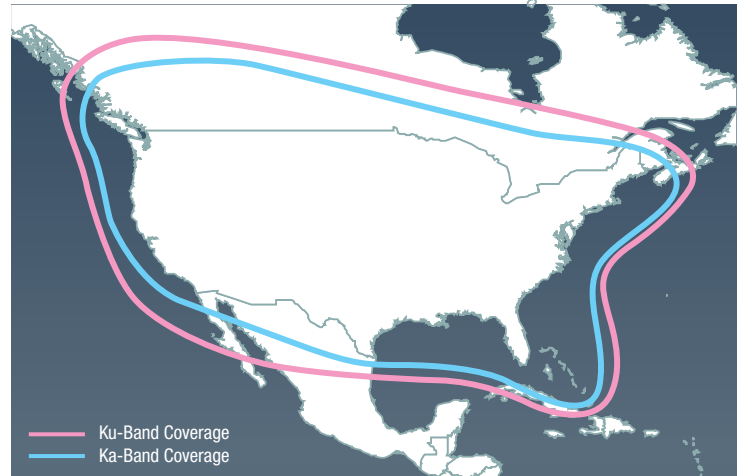

Intellian® s6HD

24" Ka- and Ku-band 2-axis Marine Satellite Antenna Systems

Technical Specification

Part	Specifications
B2-633HD	Intellian s6HD Satellite TV Antenna System
Physical	
Radome (D x H)	27.5"x28.3"
Antenna Dish Diameter	24"
Weight	47.8 lbs
Environmental	
Operating Temp. Range	-15°C to +55°C / +5°F to +131°F
Storage Temp. Range	-25°C to +70°C / -13°F to +158°F
Water Ingress	IPX6
Approvals	CE / FCC
Warranty	2 year parts and 1 year labor
Performance	
Reception Frequency	Ka-Band (18~22 GHz) Ku-Band (10.7 ~ 12.75 GHz)
Minimum EIRP	47 dBW
Azimuth Range	680°
Elevation Range	+5° to +90°
Ship's Motion	Roll ±25°, Pitch ±15°
Roll & Pitch Response Rate	45°/sec
Turn Rate	45°/sec
RF Output	Quad output

Antenna Control Unit	
Dimensions (W x D x H)	7" x 8.5" x 2.1"
Weight	2.6 lbs
Display	2 line 20 character VFD module
Power Input	9.0~30.0V DC (Typ. 30W, Max 50W)
GPS Interface	Built-in (NMEA 0183 GPS)

Coverage