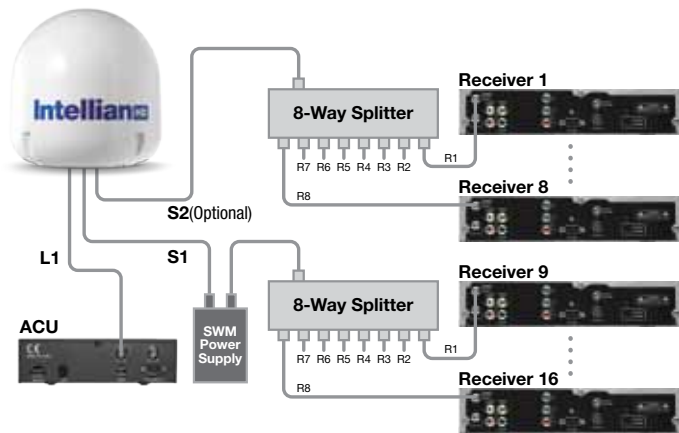

Basic Configuration